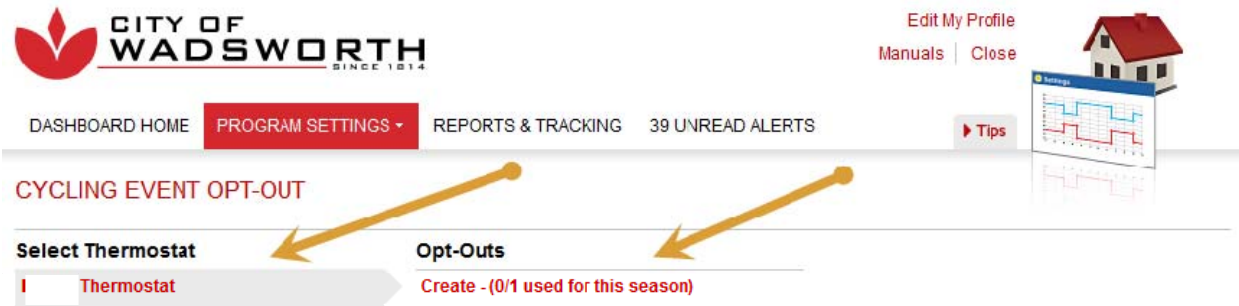

**Thermostat**

Est. Energy Cost Today: \$4  
Est. Energy Cost This Month: \$91  
Indoor Temperature: 75°  
Temperature Setting: 73°  
System Mode:  Heat  Cool  Off

COMMUNICATION STATUS

- Gateway Digi: Connected
- Thermostat Connected

Program Settings menu items:  
Device Programs  
Set And Schedule Holds  
Cycling Event Opt-Out

This will take you to the Cycling Event Opt-Out Screen

Select the thermostat you want to Opt-Out and then select Create.