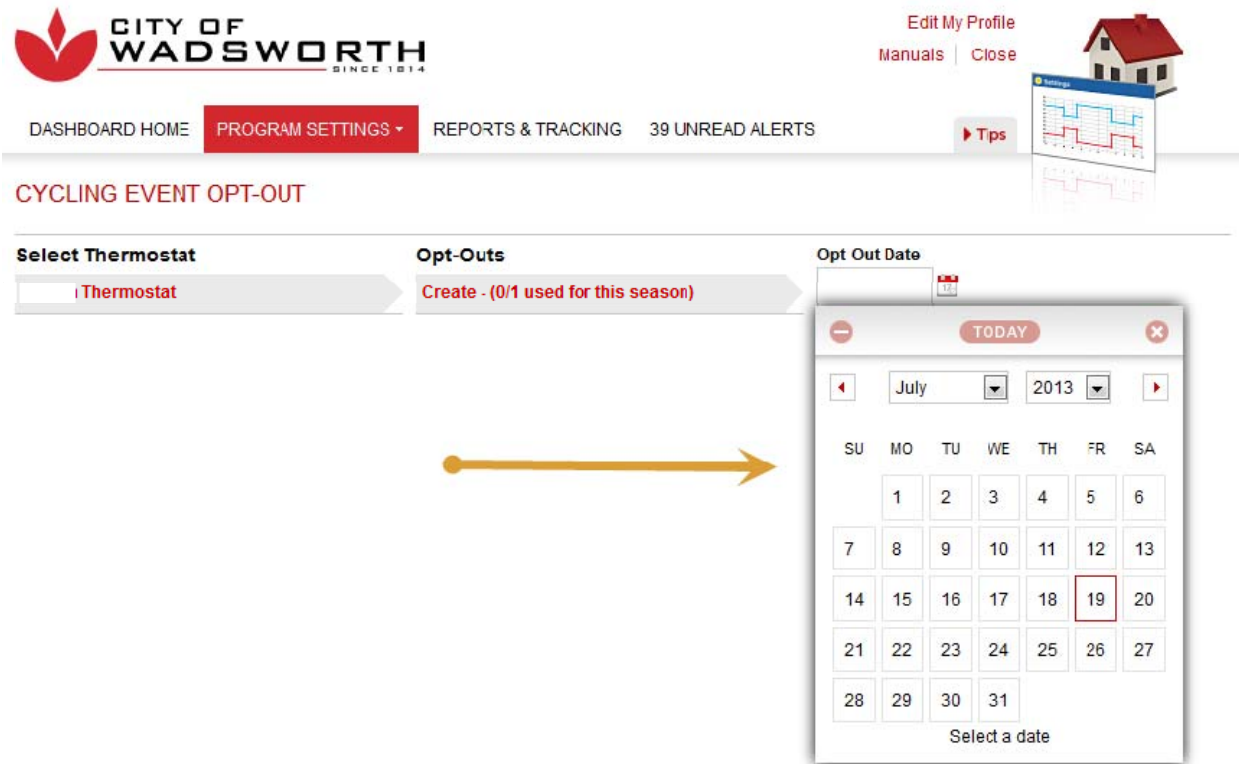

After you have selected the date that you would like to Opt-Out of select Save.